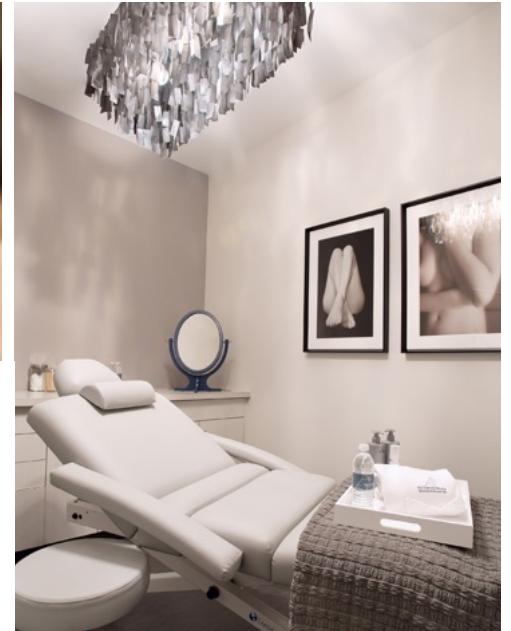

Syban Crystal Center™

MEDICAL & CONSULTING MODULE

Medical Consultations

As many treatments and diets are dictated by individual medical histories, it is important that a licensed doctor (or nurse practitioner) and a dietician run the medical and consulting module of the Syban Crystal Center™. This module operates as an in-house clinic to provide guidance, support, and interventions relating to a guest's stay, which can be taken home with them. The services provided include:

- ▸ *blood and hormone tests*
- ▸ *BMI and body composition evaluations*
- ▸ *dietary consultations & nutritional supplements*
- ▸ *bespoke medical testing and evaluations*
  - ▸ *i.e. sport / lifestyle-specific*
- ▸ *medical cosmetology consultations*
- ▸ *Wellness, Therapy, and Culinary guidance*
- ▸ *alternative / holistic medicine evaluations*

Consulting

Guests may want to develop a completely unique and individualized guided experience for during their stay at the Syban Crystal Center™. They may also want to develop a completely new lifestyle program which they can implement in their daily lives (at home). The consulting department of this module will work together with the entire staff of the Syban Crystal Center™ to create each personal solution.

This can include:

- ▸ *sports and fitness goals*
- ▸ *diet and nutrition*
- ▸ *stress management*
- ▸ *meditation*
- ▸ *personal coaching*
- ▸ *wellness and spa treatments*
- ▸ *medical products*
- ▸ *medical cosmetology treatments*