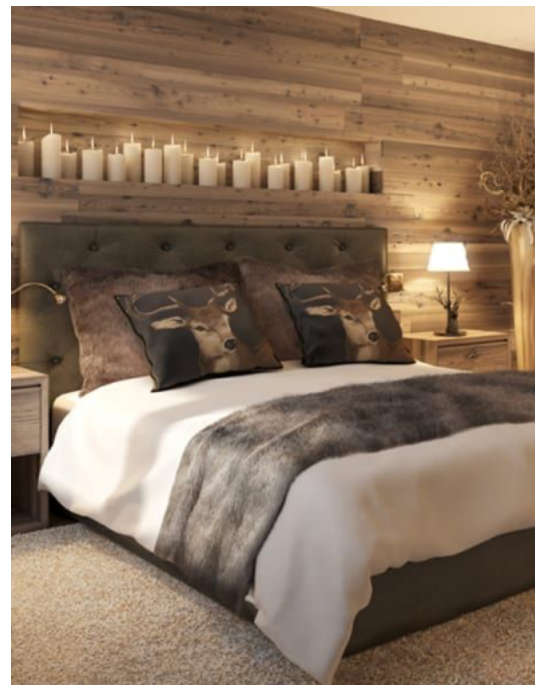

Syban Crystal Center™

5 STAR HOTEL MODULE

The Hotel

The hotel reception is a large area that is open 24 hours a day, with a multilingual friendly staff which welcomes guests who tend to their needs. As Guests check in, they are treated to a complimentary local beverage while the valet tends to their baggage and their vehicle is parked (*as needed*).

The rooms are spacious and cozy, reflecting the design throughout the complex, using local and natural materials. The mattresses, bedding, and linens provided are of superior quality using only organic materials. With large ensuite bathrooms, mini-bar, private safe, internet access, smart HD televisions, 24-hour room service, and complimentary Syban branded toiletries and cosmetics, guests should want for nothing.

Guests find a Syban welcome gift and an orientation guide to the entire complex in their rooms. They are also provided with a Syban

Resort tote filled with slippers, robes, sauna gear, and other useful things to further enhance their Syban Experience.

Amenities & Offerings

The following can be enjoyed at the leisure of guests:

- ▸ *Library & Fireplace*
- ▸ *Bar & Lounge*
- ▸ *Breakfast Room*
- ▸ *Restaurants & Culinary Experiences*
- ▸ *Laundry, Dry Cleaning, and Ironing Service*
- ▸ *Concierge Services*
- ▸ *Meeting and Conference Room*
- ▸ *Pool & Wellness*
- ▸ *Sports & Fitness*
- ▸ *Syban Hotel Shop*
- ▸ *Parking & Limousine Service*
- ▸ *Daily Events & Entertainment*
- ▸ *Juro, Payments, & Rewards Programs*